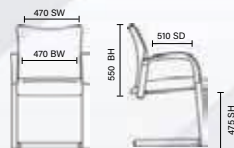

Ritz

RRP £253

- Soft bonded leather
- One piece seat and backrest construction
- Aluminium armrests
- Ribbed stitch detailing

Classic

RRP £277

- Soft padded leather
- Solid chrome frame
- Leather padded arms
- Large contoured seat

Xenon

RRP £243 Bespoke £285

- Stylish design nylon fixed armrests
- Sleek and low profile design
- Available in blue and black fabric as standard

Xenon Leather

RRP £243

- Integral contoured lumbar support
- High density moulded foam seat and backrest providing great comfort