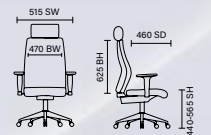

Pioneer

RRP £440 With Headrest £475

- Stylish high back mesh and leather task chair
- Knee tilt smooth action synchro tilt with lock
- Width and height adjusting arms with sliding pads

Black leather with optional headrest
KC0157

Lisbon

RRP £205 Bespoke £237

- Twist grip lumbar adjustment
- Three lever multi position mechanism
- Adjustable arms included
- Stock Colours: Blue and black