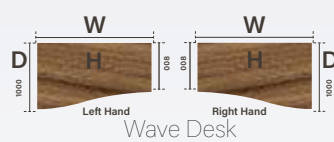

Impulse - Cable Managed Leg Systems

Straight Desk

- Rectangular shaped desk
- 25mm thick desktop surface
- Dual cable management ports
- Pop-out side panel for discreet cable management
- Choice of five stunning finishes
- Adjustable feet for floor levelling

Code	Width	Depth	Height	RRP
IRDW12	1200	800	730	£189
IRDW14	1400	800	730	£197
IRDW16	1600	800	730	£204
IRDW18	1800	800	730	£208

Wave Desk

- Wave front shaped desk
- 25mm thick desktop surface
- Dual cable management ports
- Adjustable feet for floor levelling
- Left & right handed desks available
- Pop-out side panel for discreet cable management
- Choice of five stunning finishes

Code	Width	Depth	Height	RRP
IWDLW14 Left Hand	1400	1000/800	730	£210
IWDRW14 Right Hand	1400	800/1000	730	£210
IWDLW16 Left Hand	1600	1000/800	730	£217
IWDRW16 Right Hand	1600	800/1000	730	£217

Crescent Desk

- Crescent shaped desk gives maximum working space
- 25mm thick desktop surface
- Triple cable management ports
- Adjustable feet for floor levelling
- Left & right handed desks Available
- Pop-out side panel for discreet cable management
- Choice of five stunning finishes

Code	Width	Depth	Height	RRP
ICDLW16 Left Hand	1600	1200	730	£217
ICDRW16 Right Hand	1600	1200	730	£217
ICDLW18 Left Hand	1800	1200	730	£247
ICDRW18 Right Hand	1800	1200	730	£247