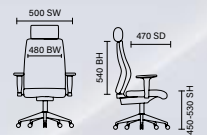

# Sprint Airmesh

RRP £196

- Deep seat pan for extra comfort
- Silver accented large loop arms
- Soft airmesh fabric seating

Black fabric black back  
OP000121

Black fabric silver back  
OP000122