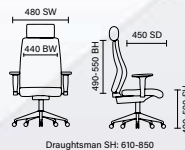

Eclipse 2

RRP £77 Bespoke £102 RRP Draughtsman Kit +£53

- Two levers for height and backrest release
- Back height adjustable
- Dished seat design
- Optional armrests available
- Available in Black, blue, charcoal and wine fabrics

Eclipse 1

RRP £73 Bespoke £98 RRP Draughtsman Kit +£53

- Contoured backrest and seat
- Backrest height and angle adjustment
- Dished seat pan
- Optional armrests available
- Available in Black, blue, charcoal and wine fabrics