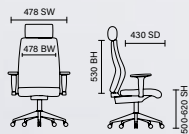

Regent

RRP £356 Bespoke £378

- Height adjustable lumbar support
- Independent back and seat angle adjustment
- Cold cure high density moulded foam

5 Years
Warranty

Norton

RRP £294 Bespoke £333

- Synchronised reclining mechanism
- Padded lumbar support
- Height adjustable armrests

NEW!

73