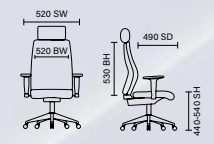

Revo Black Shell Charcoal Mesh

RRP £423 Bespoke £466 Trumpet Base +£155

- Stylish elastomeric mesh provides ventilation
- A sophisticated contemporary designer chair
- Polished aluminium wheelbase or trumpet base option
- Anti shock synchronised mechanism with multi lock

Revo Black Shell Mandarin Mesh

RRP £423 Bespoke £466 Trumpet Base +£155

- Stylish elastomeric mesh provides ventilation
- A sophisticated contemporary designer chair
- Polished aluminium wheelbase or trumpet base option
- Anti shock synchronised mechanism with multi lock

5Years
Warranty