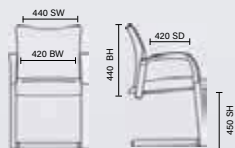

Ritz

RRP £253

- Soft bonded leather
- One piece seat and backrest construction
- Aluminium armrests
- Ribbed stitch detailing

Classic

RRP £277

- Soft padded leather
- Solid chrome frame
- Leather padded arms
- Large contoured seat

Xenon

RRP £243 Bespoke £285

- Stylish design nylon fixed armrests
- Sleek and low profile design
- Available in blue and black fabric as standard

Xenon Leather

RRP £243

- Integral contoured lumbar support
- High density moulded foam seat and backrest providing great comfort