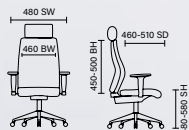

Chiro High Back

RRP £266 Bespoke £300

- Independent seat and back tilt adjustment
- Seat slide depth adjustment
- Air pump lumbar support
- Stock Colours: Black and blue fabric

Chiro Medium Back

RRP £237 Bespoke £267

- Deeply cushioned seat pan
- Air pump lumbar support
- Independent seat and back tilt adjustment
- Stock Colours: Black and blue fabric