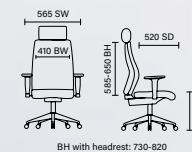

Zure Black Fabric

RRP £451 Bespoke £560 With Headrest £496

- Unique and contemporary design
- Stylish, large contoured backrest and seat
- Easy operation ratchet backrest height adjustment

Zure Black Leather

RRP £451 Bespoke £560 With Headrest £496

- Depth adjustable lumbar support
- Easy operation height adjustment
- Synchro tilt glide mech with multi lock function and anti shock system

5Years
Warranty