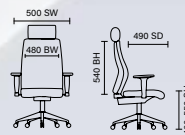

# Sprint Airmesh

RRP £196

- Deep seat pan for extra comfort
- Silver accented large loop arms
- Soft airmesh fabric seating

Black fabric black back  
OP000121

Black fabric silver back  
OP000122