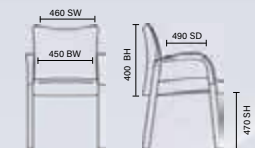

# Havanna

RRP £203

- Strong cantilever chrome frame
- Foam roll padded armrests
- Bonded leather upholstery
- Fabric bespoke options available

Black bonded leather  
BR000050

Bespoke serene fabric  
KCUP0291