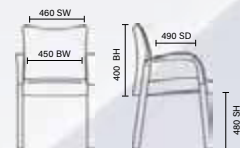

# Havanna

RRP £203

- Strong cantilever chrome frame
- Foam roll padded armrests
- Bonded leather upholstery
- Fabric bespoke options available

Black bonded leather  
BR000050

Bespoke serene fabric  
KCUP0291