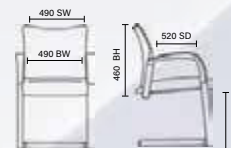

Dune

RRP £200

- Simple and stylish design
- Plush bonded leather upholstery throughout
- Quality chrome armrests with bonded leather armpad

Advocate

RRP £223

- Stylish panelled bonded leather upholstery
- Chrome cantilever with safety stops
- Available in black and white leather

Rocky

RRP £204

- Bonded leather
- Matching base and arms
- Leather padded arms
- Sculptured back

Galloway

RRP £214

- Available in black, brown or white bonded leather
- Black or blue fabric available
- Matching upholstered and padded armrests