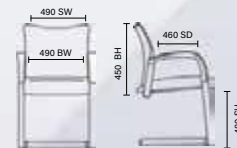

Havanna

RRP £203

- Strong cantilever chrome frame
- Foam roll padded armrests
- Bonded leather upholstery
- Fabric bespoke options available

Metro

RRP £140

- Mesh backrest provides ventilation
- Deeply cushioned seat
- Sturdy square frame design

Echo

RRP £125

- Bonded leather upholstery
- Chrome cantilever frame
- Stackable

Madrid

RRP £122

- Beech wood frame
- Available in blue or black as standard. Bespoke available
- Stackable
- With and without arms