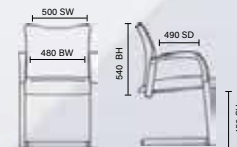

Portland Visitor

RRP £141 Bespoke £159

- Black seat as standard
- Extra strong chrome frame
- Feature upholstered arm pads

Chiro

RRP £220 Bespoke £249

- Polished Chrome frame
- Contoured foam
- Adjustable arms

Relay

RRP £172 Bespoke £191

- Black or silver soft mesh back
- Black airmesh or leather seat standard
- Bespoke seat available

Luna

RRP £109 Bespoke £138

- Black, blue, wine and charcoal fabric standard
- Waterfall seat front
- Satin black frame