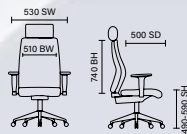

# Romeo

RRP £221

- Bonded leather
- Twin lever heavy duty mechanism
- Nylon base with chrome cover
- Romeo fold-down easy under stow feature

See page 137 for Visitor

Folding black leather  
EX000063

126