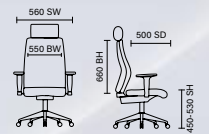

# Rocky

RRP £237

- Matching base and arms
- Leather padded arms
- Two lever tilt and lock mechanism

See page 136 for Visitor

Black bonded leather  
EX000061