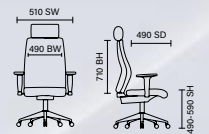

# Romeo

RRP £221

- Bonded leather
- Twin lever heavy duty mechanism
- Nylon base with chrome cover
- Romeo fold-down easy under stow feature

See page 137 for Visitor

Folding black leather  
EX000063

126