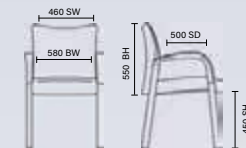

Tulip

RRP £648

- Crafted one piece seat
- Quality foam used in seat
- Aluminium plate base
- Stylish design

Beau

RRP £438

- Vibrantly and uniquely designed
- Quality bonded leather upholstery
- Dense seat padding provides great comfort
- Stylishly sculpted chrome frame

Denton

RRP £372

- Supple bonded leather upholstery throughout
- 4 point aluminium base with nylon feet
- Generously proportioned
- One piece seat and backrest construction