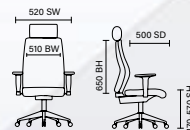

# Zico

RRP £282

- Soft bonded leather
- Chrome frame with matching 5 star base
- Stylish two piece seat and back design
- Knee tilt low impact ergo mechanism

Black bonded leather  
EX000100