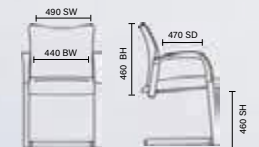

Portland Visitor

RRP £141 Bespoke £159

- Black seat as standard
- Extra strong chrome frame
- Feature upholstered arm pads

Chiro

RRP £220 Bespoke £249

- Polished Chrome frame
- Contoured foam
- Adjustable arms

Relay

RRP £172 Bespoke £191

- Black or silver soft mesh back
- Black airmesh or leather seat standard
- Bespoke seat available

Luna

RRP £109 Bespoke £138

- Black, blue, wine and charcoal fabric standard
- Waterfall seat front
- Satin black frame