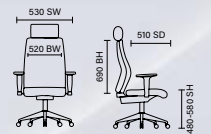

Moore

Fabric RRP £172   Leather RRP £182

- Two lever lock any position mechanism
- Soft enviro bonded leather
- Matching padded arms
- Available in black and blue fabric and black leather

See page 137 for Visitor

Moore Deluxe

RRP £214

- Extra deep arm pads
- Chrome armrest and base features
- Tilt and lock mechanism
- Available in black, brown or white leather

See page 137 for Visitor