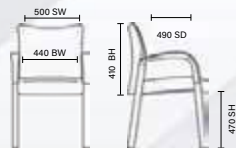

# Metro

RRP £140

- Mesh backrest provides ventilation
- Deeply cushioned seat
- Sturdy square frame design

Black fabric seat with black mesh back  
BR000090

Bespoke swizzle fabric  
KCUP0402

Bespoke sunset fabric  
KCUP0405