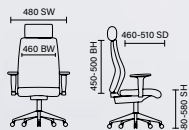

Chiro Medium Back Bespoke

RRP £267

- Chrome base
- Bespoke upholstery options
- Soft pad height adjustable arms included