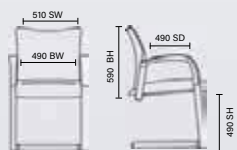

Romeo

RRP £197

- Extra supple leather upholstery
- Flip down space saving feature
- High chrome cantilever frame and arms

Desire

RRP £210

- Modern and stylish design
- Comfortable deep cushioning
- Chrome armrests with cushioned arm pads

Moore

Fabric RRP £172 Leather RRP £182

- Choice of blue or black fabric or soft black or brown enviro leather
- Attractive ruched upholstery
- Matching padded arms

Moore Deluxe

RRP £214

- Extra deep armpads
- Upholstered in black, brown or white leather
- Padded chrome armrests