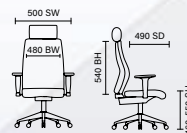

Relay Airmesh

RRP £184

- Soft mesh back rest with stylishly designed durable nylon outer
- Air-mesh, fabric or soft bonded leather seat options
- Silver accent styling
- Flip back boomerang arms

See page 139 for Visitor

Relay Leather

RRP £184

- Soft mesh back rest with stylishly designed durable nylon outer
- Air-mesh, fabric or soft bonded leather seat options
- Silver accent styling
- Flip back boomerang arms

See page 139 for Visitor