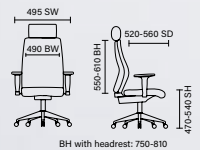

5 Years  
Warranty

Black leather  
PO000013

Black leather  
PO000013

Twist grip lumbar adjustment

Width adjustment on arms  
and sliding action on seat.

51