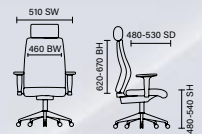

# Chiro High Back Bespoke

RRP £300

- Ratchet backrest height adjustment
- Deeply cushioned seat pan
- Soft pad height adjustable arms included

78