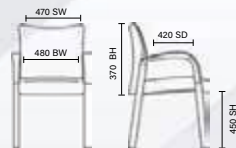

# ISO Poly

RRP £34

- Black leg frame
- Stackable
- Tough waterproof, stain resistant shells

Black polypropylene black frame  
BR000056

Blue polypropylene black frame  
BR000058