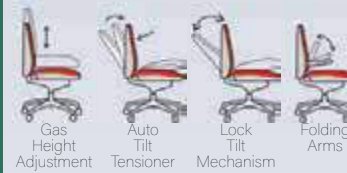

# Iris

RRP £164 Bespoke £183

- Auto tensioned reclining deeply cushioned seat
- Elegantly designed mesh backrest
- Fold away flip back arms included
- Tilting action

Bespoke cherry fabric  
KCUP0297

Black fabric  
EX000135