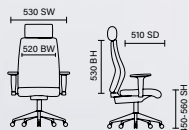

Dune High Back Leather

RRP £242

- Simple and stylish design
- Plush Bonded leather upholstery throughout
- Quality chrome armrests with bonded leather arm pad

See page 136 for Visitor

Dune Medium Back Leather

RRP £218

- Comfortable deep cushioning
- Twin lever infinite lock mechanism
- lush Bonded leather upholstery throughout

See page 136 for Visitor