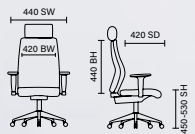

Ritz High Back

RRP £288

- Soft bonded leather
- Tilt and lock floating mechanism
- Twin lever heavy duty mechanism
- Ribbed stitch detailing

See page 135 for Visitor

Ritz Medium Back

RRP £264

- Aluminium armrests
- Gas lift tested up to 150kg
- Usage: Executive 8hr

See page 135 for Visitor