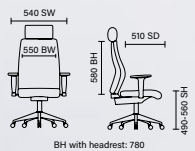

BH with headrest: 780