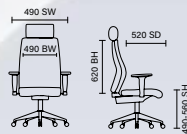

# Rocky

RRP £237

- Matching base and arms
- Leather padded arms
- Two lever tilt and lock mechanism

See page 136 for Visitor

Black bonded leather  
EX000061