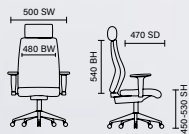

# Sprint Bespoke

RRP £216

- Soft mesh back rest with stylishly designed durable nylon outer
- Silver accent styling

Bespoke Pimento fabric black back  
KCUP0564

Bespoke sunset fabric silver back  
KCUP0573