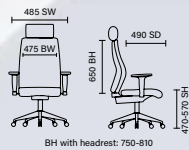

Black leather with optional headrest
KC0157