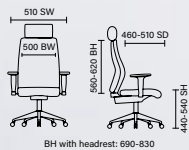

Ergo-Dynamic Grey Frame Mesh

RRP £479 With Headrest £529

- Anti-shock mechanism aids comfortable operation
- Quality polished aluminium features
- Seat slide depth adjustment

5 Years Warranty