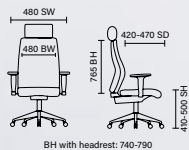

RRP £370 With Headrest £414 Bespoke Seat £409

- Available in black fabric or mesh
- Height adjusting arms
- Lockable synchro tilt action

NEW!

RRP £370 With Headrest £414

- Soft leather upholstery
- Height adjusting arms
- Lockable synchro tilt action

NEW!