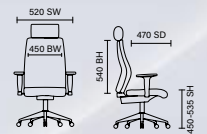

Xenon Black Shell Fabric

RRP £265 With Headrest £300

- Quality knee tilt mechanism with tilt tension
- High density moulded foam seat and backrest
- Integral contoured lumbar support
- Tension adjustment on tilt action

Xenon White Shell Fabric

RRP £265 With Headrest £300

- Quality knee tilt mechanism with tilt tension
- High density moulded foam seat and backrest
- Integral contoured lumbar support
- Tension adjustment on tilt action