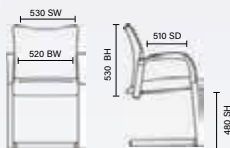

Dune

RRP £200

- Simple and stylish design
- Plush bonded leather upholstery throughout
- Quality chrome armrests with bonded leather armpad

Advocate

RRP £223

- Stylish panelled bonded leather upholstery
- Chrome cantilever with safety stops
- Available in black and white leather

Rocky

RRP £204

- Bonded leather
- Matching base and arms
- Leather padded arms
- Sculptured back

Galloway

RRP £214

- Available in black, brown or white bonded leather
- Black or blue fabric available
- Matching upholstered and padded armrests