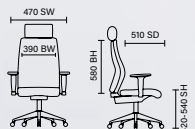

Enterprise High Back

RRP £496

- Stylishly designed frame encompasses luxurious upholstered armrests
- Contemporary aluminium accent detailing throughout
- High density, quality foam provides optimal comfort

Enterprise Medium Back

RRP £473

- Synchronised tilt and lock mechanism with anti-shock system
- Extending wind-up handle easily adjusts tilt tension

5 Years
Warranty

See page 134 for Visitor

103