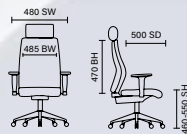

# Iris

RRP £164 Bespoke £183

- Auto tensioned reclining deeply cushioned seat
- Elegantly designed mesh backrest
- Fold away flip back arms included
- Tilting action

Bespoke cherry fabric  
KCUP0297

Black fabric  
EX000135