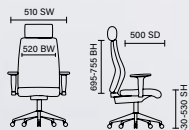

Galaxy Leather

RRP £237

- Contoured backrest provides superior comfort and support
- Height adjustable backrest
- Asynchronous seat and back angle adjustments
- Fully upholstered backrest
- Optional seat slide accessory available

Galaxy Fabric

RRP £237

- Extra tall contoured backrest provides superior comfort and support
- Height adjustable backrest
- Asynchronous seat and back angle adjustments
- Available in Black or Blue fabric
- Optional seat slide accessory available