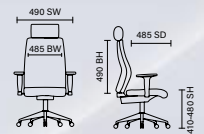

Serene Bespoke fabric
KCUP0203