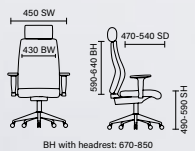

Onyx Bonded Leather

RRP £476 With Headrest £499

- Multiple functionality options allow this chair to be adjusted for multiple users.
- Asynchronous seat and back adjustments, lockable in any position.
- Tall backrest with optional adjustable headrest
- Inflatable air-bag lumbar support.
- Seat slide depth adjustment

Onyx Black Fabric

RRP £451 With Headrest £475

- Multiple functionality options allow this chair to be adjusted for multiple users or a variety of body types.
- Asynchronous seat and back adjustments, lockable in any position.
- Tall backrest with optional adjustable headrest
- Inflatable air-bag lumbar support.
- Seat slide depth adjustment