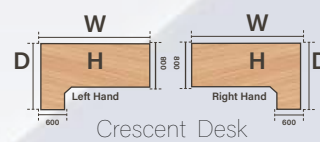

Impulse - Cable Managed Leg Systems

Straight Desk

- Rectangular shaped desk
- 25mm thick desktop surface
- Dual cable management ports
- Pop-out side panel for discreet cable management
- Choice of five stunning finishes
- Adjustable feet for floor levelling

Code	Width	Depth	Height	RRP
IRDW12	1200	800	730	£189
IRDW14	1400	800	730	£197
IRDW16	1600	800	730	£204
IRDW18	1800	800	730	£208

Wave Desk

- Wave front shaped desk
- 25mm thick desktop surface
- Dual cable management ports
- Adjustable feet for floor levelling
- Left & right handed desks available
- Pop-out side panel for discreet cable management
- Choice of five stunning finishes

Code	Width	Depth	Height	RRP
IWDLW14 Left Hand	1400	1000/800	730	£210
IWDRW14 Right Hand	1400	800/1000	730	£210
IWDLW16 Left Hand	1600	1000/800	730	£217
IWDRW16 Right Hand	1600	800/1000	730	£217

Crescent Desk

- Crescent shaped desk gives maximum working space
- 25mm thick desktop surface
- Triple cable management ports
- Adjustable feet for floor levelling
- Left & right handed desks Available
- Pop-out side panel for discreet cable management
- Choice of five stunning finishes

Code	Width	Depth	Height	RRP
ICDLW16 Left Hand	1600	1200	730	£217
ICDRW16 Right Hand	1600	1200	730	£217
ICDLW18 Left Hand	1800	1200	730	£247
ICDRW18 Right Hand	1800	1200	730	£247