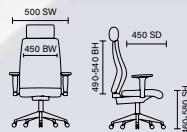

Luna 3

RRP £103 Bespoke £132

- Large waterfall seat and back
- EN1335 certificated
- 3 lever model - back tilt, height adjustment and chair tilt
- Optional armrests available
- Available in Black, blue, charcoal and wine fabrics

Luna 2

RRP £88 Bespoke £118 RRP Draughtsman Kit +£53

- 2 lever model - back tilt and height adjustment by gas lift
- Optional fixed arms, height adjusting or flip back height adjusting arms
- EN1335 certificated
- Optional armrests available
- Available in Black, blue, charcoal and wine fabrics