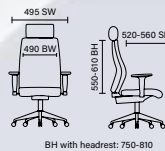

Chiro Plus Ultimate Fabric

RRP £571 Bespoke £618

- Equipped with dual adjustment lumbar support for ultimate comfort
- Fully adjustable armrests include height & lateral movement with pivoting arm pads
- Stock Colours: Black and blue

5 years
Warranty

Chiro Plus Fabric

RRP £469 With Headrest £522 Bespoke £571 With Headrest £642

- Equipped with a synchronised tilting mechanism with anti-shock function. Lockable in multiple reclined positions
- Fully adjustable armrests include height & lateral movement with pivoting arm pads
- Stock Colours: Black, blue and wine

5 years
Warranty

52