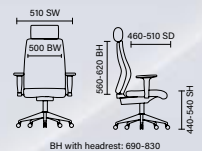

## Ergo-Dynamic Black Frame Leather

RRP £468 With Headrest £510

- Seat slide depth adjustment
- Soft padded pivot and height adjustable armrests
- Fully synchronised tilt and lock mechanism

60