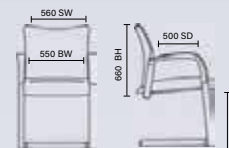

Dune

RRP £200

- Simple and stylish design
- Plush bonded leather upholstery throughout
- Quality chrome armrests with bonded leather armpad

Advocate

RRP £223

- Stylish panelled bonded leather upholstery
- Chrome cantilever with safety stops
- Available in black and white leather

Rocky

RRP £204

- Bonded leather
- Matching base and arms
- Leather padded arms
- Sculptured back

Galloway

RRP £214

- Available in black, brown or white bonded leather
- Black or blue fabric available
- Matching upholstered and padded armrests