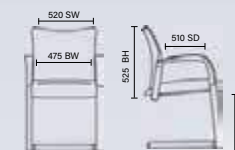

# Portland

RRP £165 Bespoke £183

- Back support
- Adjustable arms as standard
- Soft airmesh seat

Black mesh with height adjustable arms  
EX000136

Bespoke kingfisher  
fabric  
KCUP0471

Bespoke fabric sunset  
KCUP0469