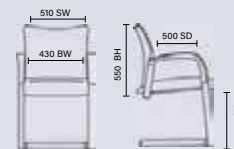

Enterprise

RRP £380

- Stylishly designed frame encompasses luxurious upholstered armrests
- High density, quality foam provides optimal comfort

Mirage Mesh

RRP £235

- Comfortable sprung mesh or bonded leather options
- Chrome cantilever frame

Mirage Leather

RRP £235

- Stitch detailed upholstery
- Optional adjustable headrest
- Padded armrests

Savoy

RRP £289

- Soft bonded leather
- One piece seat and backrest construction
- Deep padded seat cushion