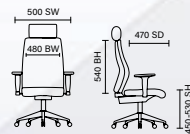

Black leather black back
OP000123