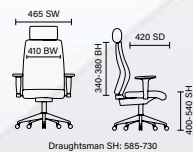

Malaga & Malaga Draughtsman

RRP £158 Draughtsman RRP: £181

- Cushioned polyurethane seat and back
- Fully ergonomic with a tilting back mechanism
- Extra tall high rise version with foot ring included

Kneeling Stools

RRP £93 Bespoke £115

- Easy seat height adjustment via handle
- Comfortable cushion padding
- Castor mounted for easy movement
- Standard versions
- Black fabric / Silver frame
- Black fabric / Black frame
- Blue fabric / Silver frame