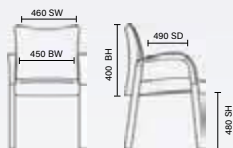

# Havanna

RRP £203

- Strong cantilever chrome frame
- Foam roll padded armrests
- Bonded leather upholstery
- Fabric bespoke options available

Black bonded leather  
BR000050

Bespoke serene fabric  
KCUP0291