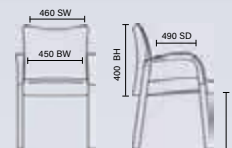

# Havanna

RRP £203

- Strong cantilever chrome frame
- Foam roll padded armrests
- Bonded leather upholstery
- Fabric bespoke options available

Black bonded leather  
BR000050

Bespoke serene fabric  
KCUP0291