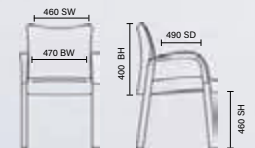

Havanna

RRP £203

- Strong cantilever chrome frame
- Foam roll padded armrests
- Bonded leather upholstery
- Fabric bespoke options available

Metro

RRP £140

- Mesh backrest provides ventilation
- Deeply cushioned seat
- Sturdy square frame design

Echo

RRP £125

- Bonded leather upholstery
- Chrome cantilever frame
- Stackable

Madrid

RRP £122

- Beech wood frame
- Available in blue or black as standard. Bespoke available
- Stackable
- With and without arms