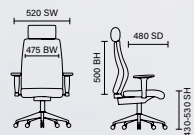

Portland 2

RRP £194 Bespoke £211

- Air mesh fabric seat
- Durable mesh backrest
- Height adjustable lumbar support
- Reclining mechanism - lockable in any position.

Portland

RRP £174 Bespoke £201

- Adjustable lumbar support cushion
- Reclining adjustment with tension control
- Adjustable arms as standard
- Soft airmesh fabric upholstery

75