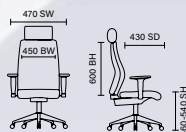

Savoy High Back

RRP £320

- Soft bonded leather
- Twin lever mechanism with infinite lock recline
- Aluminium armrests
- Deep comfort seat and back cushions

See page 134 for Visitor

Savoy Medium

RRP £308

- Soft bonded leather
- Aluminium armrests
- Deep comfort seat and back cushions

See page 134 for Visitor

Black bonded leather
EX000069