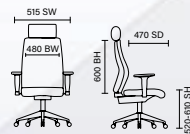

Regent

RRP £356 Bespoke £378

- Height adjustable lumbar support
- Independent back and seat angle adjustment
- Cold cure high density moulded foam

5 Years
Warranty

Norton

RRP £294 Bespoke £333

- Synchronised reclining mechanism
- Padded lumbar support
- Height adjustable armrests

NEW!

73