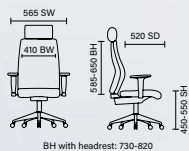

BH with headrest: 730-820