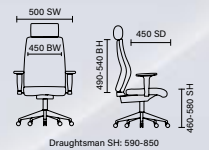

Luna 3

RRP £103 Bespoke £132

- Large waterfall seat and back
- EN1335 certificated
- 3 lever model - back tilt, height adjustment and chair tilt
- Optional armrests available
- Available in Black, blue, charcoal and wine fabrics

Luna 2

RRP £88 Bespoke £118 RRP Draughtsman Kit +£53

- 2 lever model - back tilt and height adjustment by gas lift
- Optional fixed arms, height adjusting or flip back height adjusting arms
- EN1335 certificated
- Optional armrests available
- Available in Black, blue, charcoal and wine fabrics