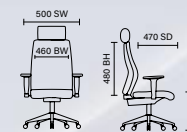

# Barcelona Plus Fabric

RRP £280

- Asynchronous seat and backrest angle adjustments
- Ratchet backrest height adjustment
- Seat slide depth adjustment
- Chrome wheelbase
- Height adjustable armrests
- Available in Black and blue fabrics as standard