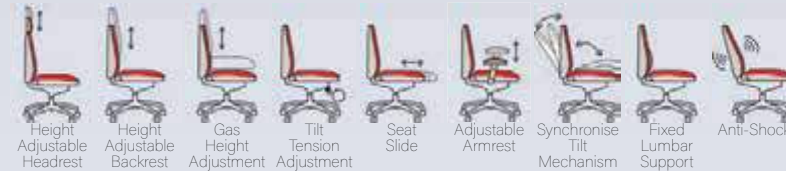

# Chiro Plus Fabric

RRP £469 With Headrest £522 Bespoke £571 With Headrest £642

- Equipped with a synchronised tilting mechanism with anti-shock function. Lockable in multiple reclined positions
- Fully adjustable armrests include height & lateral movement with pivoting arm pads
- Stock Colours: Black, blue and wine

# Chiro High Back

RRP £266 Bespoke £300

- Independent seat and back tilt adjustment
- Seat slide depth adjustment
- Air pump lumbar support
- Stock Colours: Black and blue fabric

Bespoke Sunset Fabric  
KCUP0101