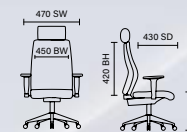

Black bonded leather
EX000069