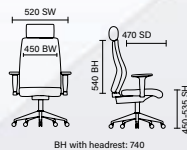

*Bespoke purple with white shell  
KCUP0648*

*Black leather with headrest and white shell  
BR000141*