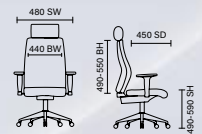

Eclipse XL

RRP £144 Bespoke £174

- Generously dimensioned seat and back
- Multi functional mechanism
- Tilt tension adjustment
- Ratchet backrest height adjustment
- Optional armrests available
- Available in Black, blue, charcoal and wine fabrics

Eclipse 3

RRP £89 Bespoke £113

- Dished comfort seat
- Independent seat and back angle adjustments
- Contoured backrest
- Optional armrests available
- Available in Black, blue, charcoal and wine fabrics