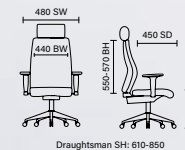

Eclipse 2

RRP £77 Bespoke £102 RRP Draughtsman Kit +£53

- Two levers for height and backrest release
- Back height adjustable
- Dished seat design
- Optional armrests available
- Available in Black, blue, charcoal and wine fabrics

Eclipse 1

RRP £73 Bespoke £98 RRP Draughtsman Kit +£53

- Contoured backrest and seat
- Backrest height and angle adjustment
- Dished seat pan
- Optional armrests available
- Available in Black, blue, charcoal and wine fabrics