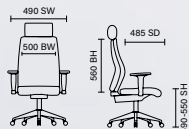

Harley

RRP £141

- Large padded seat and back
- Tilt and lock mechanism
- Available in black or blue fabric leather

Harley Leather

RRP £141

- Soft bonded leather
- Gas lift seat height adjustment
- Single lever lock and tilt mechanism