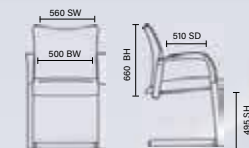

Dune

RRP £200

- Simple and stylish design
- Plush bonded leather upholstery throughout
- Quality chrome armrests with bonded leather armpad

Advocate

RRP £223

- Stylish panelled bonded leather upholstery
- Chrome cantilever with safety stops
- Available in black and white leather

Rocky

RRP £204

- Bonded leather
- Matching base and arms
- Leather padded arms
- Sculptured back

Galloway

RRP £214

- Available in black, brown or white bonded leather
- Black or blue fabric available
- Matching upholstered and padded armrests