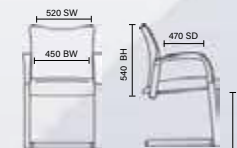

Ritz

RRP £253

- Soft bonded leather
- One piece seat and backrest construction
- Aluminium armrests
- Ribbed stitch detailing

Classic

RRP £277

- Soft padded leather
- Solid chrome frame
- Leather padded arms
- Large contoured seat

Xenon

RRP £243 Bespoke £285

- Stylish design nylon fixed armrests
- Sleek and low profile design
- Available in blue and black fabric as standard

Xenon Leather

RRP £243

- Integral contoured lumbar support
- High density moulded foam seat and backrest providing great comfort