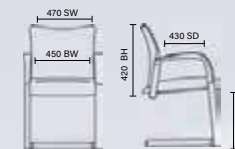

Enterprise

RRP £380

- Stylishly designed frame encompasses luxurious upholstered armrests
- High density, quality foam provides optimal comfort

Mirage Mesh

RRP £235

- Comfortable sprung mesh or bonded leather options
- Chrome cantilever frame

Mirage Leather

RRP £235

- Stitch detailed upholstery
- Optional adjustable headrest
- Padded armrests

Savoy

RRP £289

- Soft bonded leather
- One piece seat and backrest construction
- Deep padded seat cushion