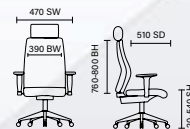

Enterprise High Back

RRP £496

- Stylishly designed frame encompasses luxurious upholstered armrests
- Contemporary aluminium accent detailing throughout
- High density, quality foam provides optimal comfort

Enterprise Medium Back

RRP £473

- Synchronised tilt and lock mechanism with anti-shock system
- Extending wind-up handle easily adjusts tilt tension

5 Years
Warranty

See page 134 for Visitor

103