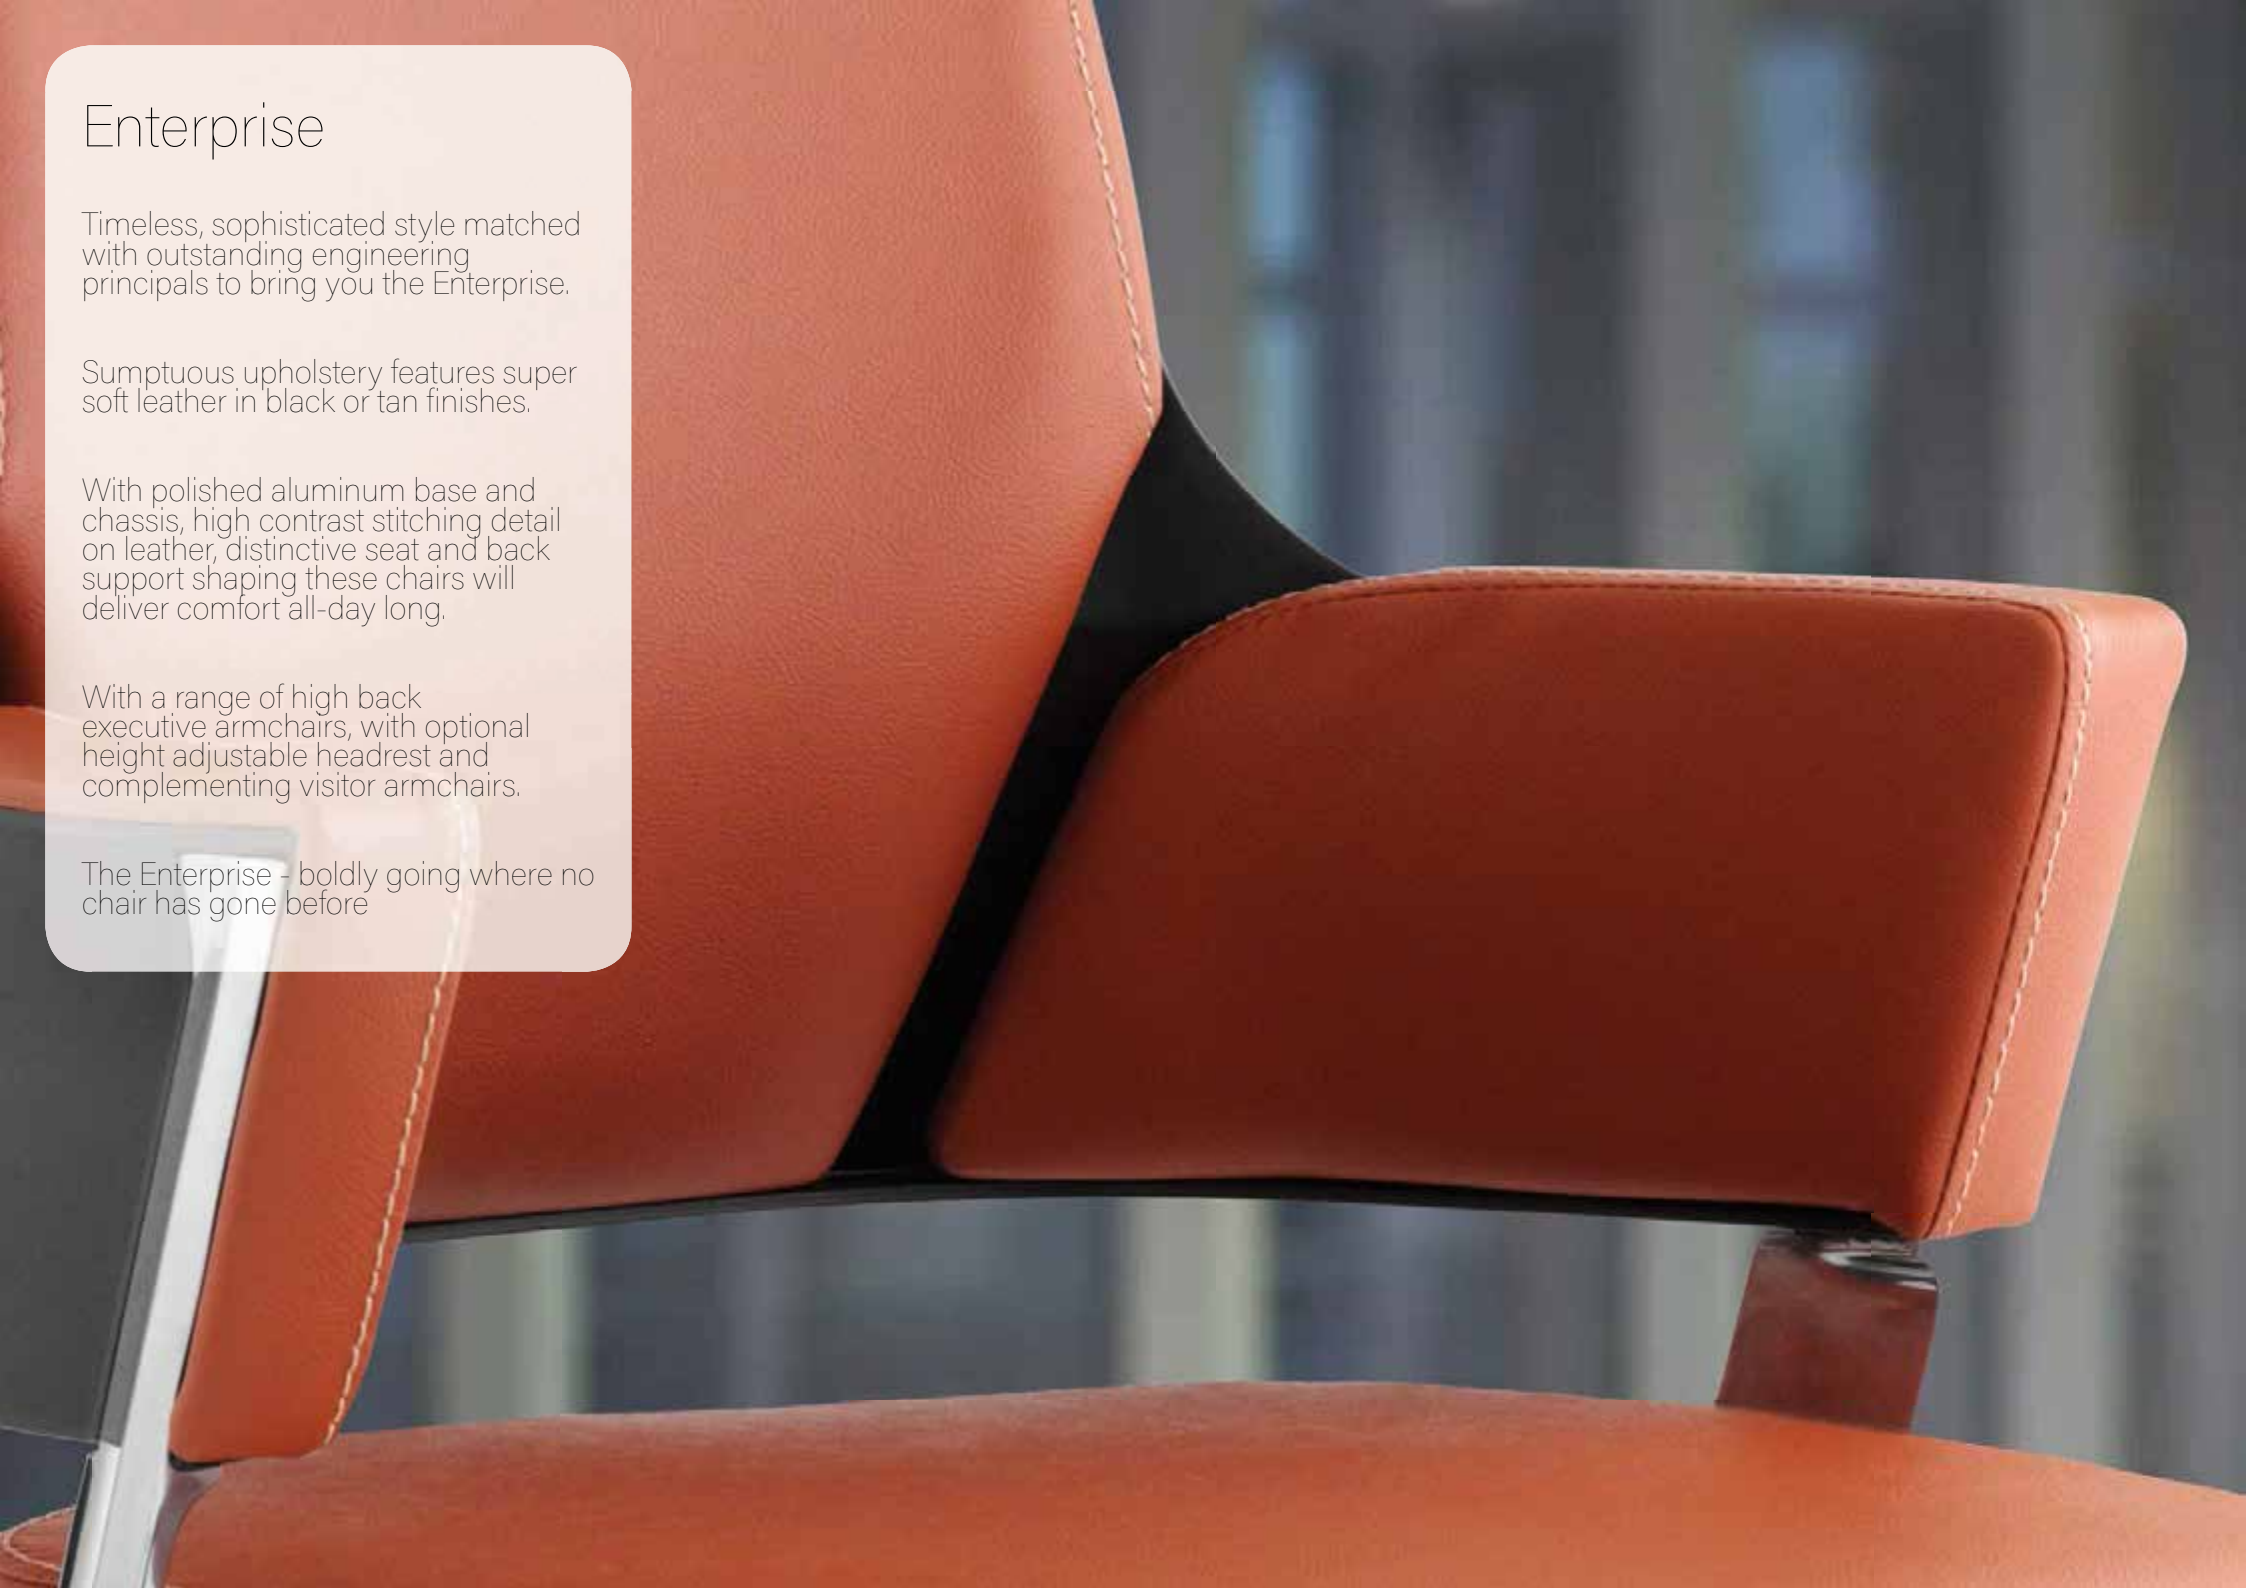

Enterprise

Timeless, sophisticated style matched with outstanding engineering principals to bring you the Enterprise.

Sumptuous upholstery features super soft leather in black or tan finishes.

With polished aluminum base and chassis, high contrast stitching detail on leather, distinctive seat and back support shaping these chairs will deliver comfort all-day long.

With a range of high back executive armchairs, with optional height adjustable headrest and complementing visitor armchairs.

The Enterprise - boldly going where no chair has gone before