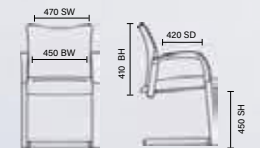

ISO Fabric

Black frame £36 Bespoke £64

Chrome frame £41 Bespoke £69

- Stock colours; Black, blue, charcoal & wine

ISO Poly

RRP £34

- Black leg frame
- Stackable
- Tough waterproof, stain resistant shells

ISO Beech

RRP £54

- Chrome leg frame
- Stackable

Freedom

RRP £127

- Unique and stylish design
- Stackable
- Can be used outdoors