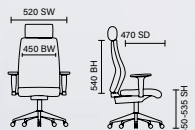

Xenon Black Shell Leather

RRP £265 With Headrest £300

- Quality knee tilt mechanism with tilt tension
- High density moulded foam seat and backrest
- Integral contoured lumbar support
- Tension adjustment on tilt action

Xenon White Shell Leather

RRP £265 With Headrest £300

- Quality knee tilt mechanism with tilt tension
- High density moulded foam seat and backrest
- Integral contoured lumbar support
- Tension adjustment on tilt action

White leather with black shell
Chair: EX000088

115