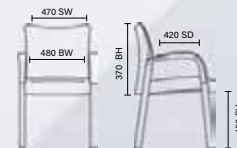

ISO Fabric

Black frame £36 Bespoke £64

Chrome frame £41 Bespoke £69

- Stock colours; Black, blue, charcoal & wine

ISO Poly

RRP £34

- Black leg frame
- Stackable
- Tough waterproof, stain resistant shells

ISO Beech

RRP £54

- Chrome leg frame
- Stackable

Freedom

RRP £127

- Unique and stylish design
- Stackable
- Can be used outdoors