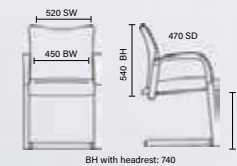

*Bespoke purple with white shell  
KCUP0648*

*Black leather with headrest and white shell  
BR000141*