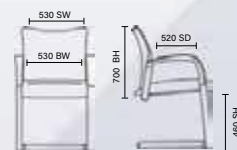

Romeo

RRP £197

- Extra supple leather upholstery
- Flip down space saving feature
- High chrome cantilever frame and arms

Desire

RRP £210

- Modern and stylish design
- Comfortable deep cushioning
- Chrome armrests with cushioned arm pads

Moore

Fabric RRP £172 Leather RRP £182

- Choice of blue or black fabric or soft black or brown enviro leather
- Attractive ruched upholstery
- Matching padded arms

Moore Deluxe

RRP £214

- Extra deep armpads
- Upholstered in black, brown or white leather
- Padded chrome armrests