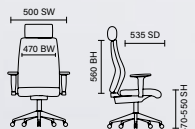

Midas

RRP £397

- High density foam seat cushion gives a quality seating experience
- Comfortable and breathable mesh backrest
- Pivoting height adjustable armrests with soft PU pad
- Synchronised tilt mechanism with anti-shock
- Brushed aluminium wheel base with chrome detailed castors.

Midas Bespoke

RRP £424

- Customise the Midas seat to suit your personal preference or to match company colours.
- Many fabrics, vinyl's and other material options are possible

5 Years
Warranty