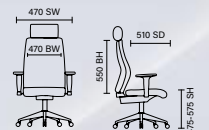

# Chelsea

RRP £314

- Large seat with timeless, traditional styling
- Height adjustable headrest
- Reclining function with tilt tension
- Available in black or cream bonded leather

*Cream leather  
EX000002*