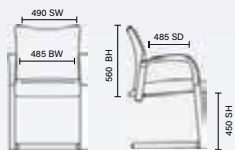

# Portland

RRP £165 Bespoke £183

- Back support
- Adjustable arms as standard
- Soft airmesh seat

Black mesh with height adjustable arms  
EX000136

Bespoke kingfisher  
fabric  
KCUP0471

Bespoke fabric sunset  
KCUP0469