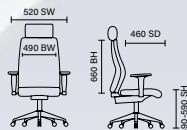

# Harley

RRP £141

- Large padded seat and back
- Tilt and lock mechanism
- Available in black or blue fabric leather

Blue fabric  
EX000036

Black fabric  
EX000034

See page 138 for Visitor