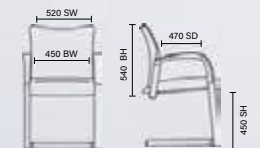

Ritz

RRP £253

- Soft bonded leather
- One piece seat and backrest construction
- Aluminium armrests
- Ribbed stitch detailing

Classic

RRP £277

- Soft padded leather
- Solid chrome frame
- Leather padded arms
- Large contoured seat

Xenon

RRP £243 Bespoke £285

- Stylish design nylon fixed armrests
- Sleek and low profile design
- Available in blue and black fabric as standard

Xenon Leather

RRP £243

- Integral contoured lumbar support
- High density moulded foam seat and backrest providing great comfort