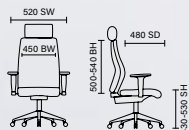

Toledo Fabric

RRP £161 Bespoke Seat £190

- Contoured foam seat and back for extra comfort
- 3 lever mechanism with independent seat and back adjustment
- Height Adjustable arms with soft yet durable pad

Toledo Leather

RRP £161

- Contoured foam seat and back for extra comfort
- 3 lever mechanism with independent seat and back adjustment
- Height Adjustable arms with soft yet durable pad