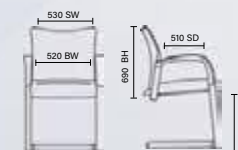

Romeo

RRP £197

- Extra supple leather upholstery
- Flip down space saving feature
- High chrome cantilever frame and arms

Desire

RRP £210

- Modern and stylish design
- Comfortable deep cushioning
- Chrome armrests with cushioned arm pads

Moore

Fabric RRP £172 Leather RRP £182

- Choice of blue or black fabric or soft black or brown enviro leather
- Attractive ruched upholstery
- Matching padded arms

Moore Deluxe

RRP £214

- Extra deep armpads
- Upholstered in black, brown or white leather
- Padded chrome armrests