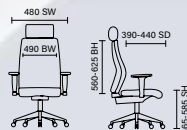

Botham

RRP £287 Bespoke seat £314 Fully Bespoke £340

- Independent seat and back adjustment
- Tension controlled tilt action
- Sumptuous comfort upholstery

NEW!

Portland 3

RRP £249 Bespoke £267

- Asynchronous back and seat angle adjustments
- Height adjustable mesh backrest with adjustable lumbar cushion
- Sliding seat depth adjustment
- Height adjustable armrests