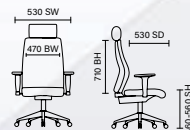

Vegas

RRP £183

- Leather headrest
- Soft mesh back
- Adjustable lumbar support
- Tilt and lock mechanism

Ezra

RRP £180

- Stunning soft touch white, tan or black leather
- Stylish stitch detailed leather upholstery
- Tilt and lock movement
- Available in black, brown or white

NEW!

129