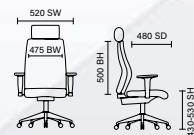

Portland 2

RRP £194 Bespoke £211

- Air mesh fabric seat
- Durable mesh backrest
- Height adjustable lumbar support
- Reclining mechanism - lockable in any position.

Portland

RRP £174 Bespoke £201

- Adjustable lumbar support cushion
- Reclining adjustment with tension control
- Adjustable arms as standard
- Soft airmesh fabric upholstery

75