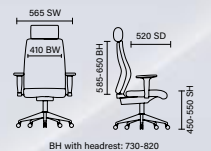

Zure Charcoal Mesh

RRP £451 With Headrest £496

- Usage: Executive 8hr
- Large, contoured backrest and seat
- Synchro tilt glide mechanism with multi lock and anti shock system
- Black frame option available

Zure Mandarin Mesh

RRP £451 With Headrest £496

- Depth adjustable lumbar support
- Colour coded armrests with easy operation height adjustment
- Synchro tilt glide mech with multi lock function and anti shock system

5 Years
Warranty