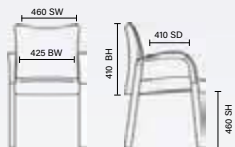

# ISO Fabric

Black frame £36 Bespoke £64

Chrome frame £41 Bespoke £69

- Stock colours; Black, blue, charcoal & wine

Blue fabric chrome frame  
BR000068

Black fabric black frame  
BR000055