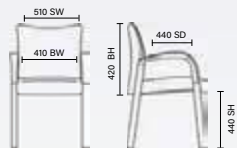

Tulip

RRP £648

- Crafted one piece seat
- Quality foam used in seat
- Aluminium plate base
- Stylish design

Beau

RRP £438

- Vibrantly and uniquely designed
- Quality bonded leather upholstery
- Dense seat padding provides great comfort
- Stylishly sculpted chrome frame

Denton

RRP £372

- Supple bonded leather upholstery throughout
- 4 point aluminium base with nylon feet
- Generously proportioned
- One piece seat and backrest construction