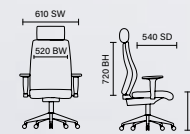

Drayton HD

RRP £403

- Extra deep contoured seat and back
- Attractive panelled design with sweep around arms
- Ideal for heavy duty/24 hour use

NEW!

Portland HD

RRP £308 Bespoke £335

- Large seat & back make this chair suitable for heavy duty use
- Generously portioned seating dimensions will accommodate most users
- Deeply cushioned seat and backrest provide optimum comfort
- Tested for weights up to 150 kg