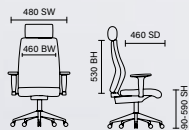

Vegas

RRP £183

- Leather headrest
- Soft mesh back
- Adjustable lumbar support
- Tilt and lock mechanism

Ezra

RRP £180

- Stunning soft touch white, tan or black leather
- Stylish stitch detailed leather upholstery
- Tilt and lock movement
- Available in black, brown or white

NEW!

129