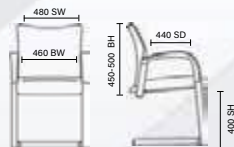

Portland Visitor

RRP £141 Bespoke £159

- Black seat as standard
- Extra strong chrome frame
- Feature upholstered arm pads

Chiro

RRP £220 Bespoke £249

- Polished Chrome frame
- Contoured foam
- Adjustable arms

Relay

RRP £172 Bespoke £191

- Black or silver soft mesh back
- Black airmesh or leather seat standard
- Bespoke seat available

Luna

RRP £109 Bespoke £138

- Black, blue, wine and charcoal fabric standard
- Waterfall seat front
- Satin black frame