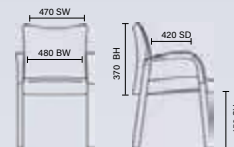

Zulu

RRP £74

- Hard PVC covering
- Chrome tube legs
- Available in black only
- Stackable

Slide

RRP £56

- Solid metal skid base
- Easy lift handle
- Strong and durable
- Stackable

ISO Mesh

RRP £52

Bespoke £64

- Chrome or black finish leg frame options
- Stackable
- Available in bespoke upholstery

ISO Vinyl

Black frame £41

Chrome frame £46

- Chrome or black finish leg frame options
- Stackable
- Black or blue vinyl and standard Bespoke available

Blue vinyl chrome frame
BR000072