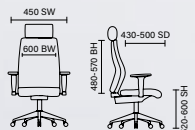

Saltire Fabric

RRP £509

- Unique backrest shape provides versatile seating positions
- The ideal chair for healthcare or creative professionals & where posture is important
- Polished aluminium wheelbase, fitted with self braking castors
- Stock Colours: Blue, ivory and black

Saltire Bespoke

RRP £560

- Customise the Saltire to suit your personal preference or to match company colours.
- Anti-microbial, wipe clean vinyl are available amongst many other fabric and material options

5 Years
Warranty