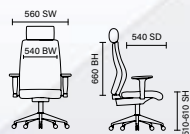

Drayton HD

RRP £403

- Extra deep contoured seat and back
- Attractive panelled design with sweep around arms
- Ideal for heavy duty/24 hour use

NEW!

Portland HD

RRP £308 Bespoke £335

- Large seat & back make this chair suitable for heavy duty use
- Generously portioned seating dimensions will accommodate most users
- Deeply cushioned seat and backrest provide optimum comfort
- Tested for weights up to 150 kg