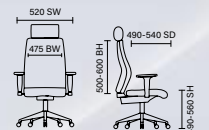

Botham

RRP £287 Bespoke seat £314 Fully Bespoke £340

- Independent seat and back adjustment
- Tension controlled tilt action
- Sumptuous comfort upholstery

NEW!

Portland 3

RRP £249 Bespoke £267

- Asynchronous back and seat angle adjustments
- Height adjustable mesh backrest with adjustable lumbar cushion
- Sliding seat depth adjustment
- Height adjustable armrests