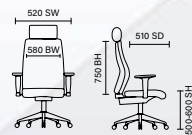

Chelsea

RRP £314

- Large seat with timeless, traditional styling
- Height adjustable headrest
- Reclining function with tilt tension
- Available in black or cream bonded leather

Mien

RRP £281

- Synchronised tilting mechanism, lockable in multiple positions
- Anti-shock reclining with weight tension adjustment
- Polished aluminium armrests and wheelbase
- Available in full black and black & minx

NEW!