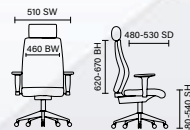

Chiro High Back

RRP £266 Bespoke £300

- Independent seat and back tilt adjustment
- Seat slide depth adjustment
- Air pump lumbar support
- Stock Colours: Black and blue fabric

Chiro Medium Back

RRP £237 Bespoke £267

- Deeply cushioned seat pan
- Air pump lumbar support
- Independent seat and back tilt adjustment
- Stock Colours: Black and blue fabric