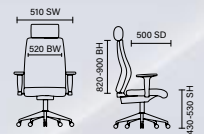

Galaxy High Back Fabric

RRP £272

- Extra tall contoured backrest provides superior comfort and support
- Height adjustable backrest
- Asynchronous seat and back angle adjustments
- Available in Black or Blue fabric
- Optional seat slide accessory available