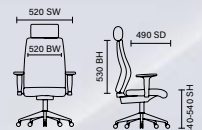

## Flex White Frame

RRP £511 With Headrest £283

- Large cushioned seat
- Easily accessible ergonomic controls
- Synchro tilt mechanism

*White frame and green backrest in  
black fabric  
KC0058*

*White frame and moonstone backrest in black fabric  
with headrest  
KC0088*