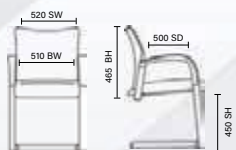

Romeo

RRP £197

- Extra supple leather upholstery
- Flip down space saving feature
- High chrome cantilever frame and arms

Desire

RRP £210

- Modern and stylish design
- Comfortable deep cushioning
- Chrome armrests with cushioned arm pads

Moore

Fabric RRP £172 Leather RRP £182

- Choice of blue or black fabric or soft black or brown enviro leather
- Attractive ruched upholstery
- Matching padded arms

Moore Deluxe

RRP £214

- Extra deep armpads
- Upholstered in black, brown or white leather
- Padded chrome armrests