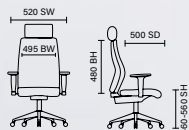

Vortex

RRP £148 Bespoke £165

- Vibrant designer backrest
- Soft padded seat with stitch detail
- Designer nylon arms built into frame
- Tilting movement with tension control

Zeus

RRP £145 Bespoke £169

- Breathable black airmesh seat with stitch detail as standard
- Mesh backrest with integrated height adjustable lumbar support
- Easy foldaway armrests included