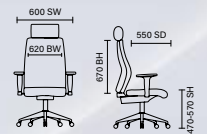

Houston Bespoke

Bespoke £480

- Anti shock fully synchronous tilting action
- Designed and engineered for 24 hour heavy duty use
- Extra large dimensions, deep upholstery