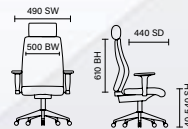

Harley

RRP £141

- Large padded seat and back
- Tilt and lock mechanism
- Available in black or blue fabric leather

Harley Leather

RRP £141

- Soft bonded leather
- Gas lift seat height adjustment
- Single lever lock and tilt mechanism