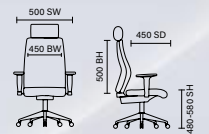

# Iris

RRP £164 Bespoke £183

- Auto tensioned reclining deeply cushioned seat
- Elegantly designed mesh backrest
- Fold away flip back arms included
- Tilting action

Bespoke cherry fabric  
KCUP0297

Black fabric  
EX000135