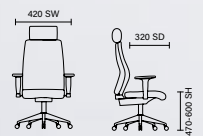

Malaga & Malaga Draughtsman

RRP £158 Draughtsman RRP: £181

- Cushioned polyurethane seat and back
- Fully ergonomic with a tilting back mechanism
- Extra tall high rise version with foot ring included

Kneeling Stools

RRP £93 Bespoke £115

- Easy seat height adjustment via handle
- Comfortable cushion padding
- Castor mounted for easy movement
- Standard versions
- Black fabric / Silver frame
- Black fabric / Black frame
- Blue fabric / Silver frame