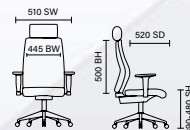

Victor

RRP £179 With Headrest £202

- Soft mesh back with leather surround
- Fabric and leather combination seat upholstery
- Lumbar support strap
- Optional adjustable leather headrest
- Tilting action with lock feature