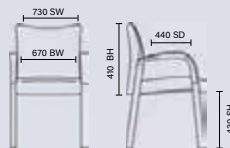

Tulip

RRP £648

- Crafted one piece seat
- Quality foam used in seat
- Aluminium plate base
- Stylish design

Beau

RRP £438

- Vibrantly and uniquely designed
- Quality bonded leather upholstery
- Dense seat padding provides great comfort
- Stylishly sculpted chrome frame

Denton

RRP £372

- Supple bonded leather upholstery throughout
- 4 point aluminium base with nylon feet
- Generously proportioned
- One piece seat and backrest construction