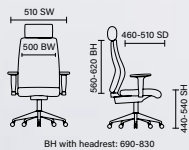

# Ergo-Dynamic Mesh Stools

RRP £54

- Soft designer mesh
- Tripod legs
- Ratchet height adjustment

Black mesh  
PO00055

Black mesh  
PO00054