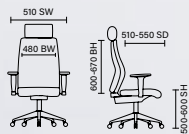

Barcelona Plus Fabric

RRP £280

- Asynchronous seat and backrest angle adjustments
- Ratchet backrest height adjustment
- Seat slide depth adjustment
- Chrome wheelbase
- Height adjustable armrests
- Available in Black and blue fabrics as standard

Barcelona Plus Leather

RRP £280

- Asynchronous seat and backrest angle adjustments
- Ratchet backrest height adjustment
- Seat slide depth adjustment
- Soft touch bonded leather