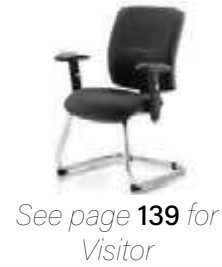

Chiro High Back

RRP £266 Bespoke £300

- Independent seat and back tilt adjustment
- Seat slide depth adjustment
- Air pump lumbar support
- Stock Colours: Black and blue fabric

Chiro Medium Back

RRP £237 Bespoke £267

- Deeply cushioned seat pan
- Air pump lumbar support
- Independent seat and back tilt adjustment
- Stock Colours: Black and blue fabric