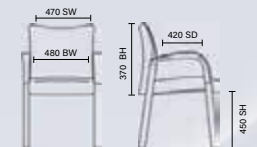

# ISO Fabric

Black frame £36 Bespoke £64

Chrome frame £41 Bespoke £69

- Stock colours; Black, blue, charcoal & wine

Blue fabric chrome frame  
BR000068

Black fabric black frame  
BR000055