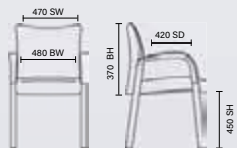

# ISO Fabric

Black frame £36 Bespoke £64

Chrome frame £41 Bespoke £69

- Stock colours; Black, blue, charcoal & wine

Blue fabric chrome frame  
BR000068

Black fabric black frame  
BR000055