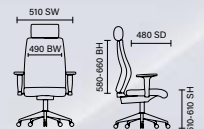

Storm Fabric

RRP £199

- Triple lever mechanism with back seat angle adjustment
- Deep cushioned seat and back
- Ratchet backrest height adjustment

Storm Leather

RRP £199

- Triple lever mechanism with back seat angle adjustment
- Chrome 5 star base
- Soft PU pad height adjustable arms included

86