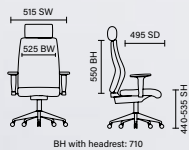

Victor

RRP £179 With Headrest £202

- Soft mesh back with leather surround
- Fabric and leather combination seat upholstery
- Lumbar support strap
- Optional adjustable leather headrest
- Tilting action with lock feature