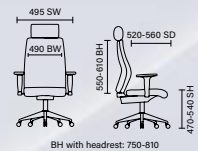

Chiro Plus Ultimate Fabric

RRP £571 Bespoke £618

- Equipped with dual adjustment lumbar support for ultimate comfort
- Fully adjustable armrests include height & lateral movement with pivoting arm pads
- Stock Colours: Black and blue

5 years
Warranty

Chiro Plus Fabric

RRP £469 With Headrest £522 Bespoke £571 With Headrest £642

- Equipped with a synchronised tilting mechanism with anti-shock function. Lockable in multiple reclined positions
- Fully adjustable armrests include height & lateral movement with pivoting arm pads
- Stock Colours: Black, blue and wine

5 years
Warranty

52