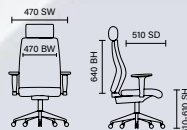

# Chelsea

RRP £314

- Large seat with timeless, traditional styling
- Height adjustable headrest
- Reclining function with tilt tension
- Available in black or cream bonded leather

*Cream leather  
EX000002*