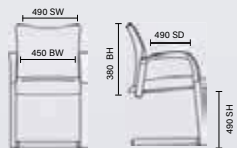

Havanna

RRP £203

- Strong cantilever chrome frame
- Foam roll padded armrests
- Bonded leather upholstery
- Fabric bespoke options available

Metro

RRP £140

- Mesh backrest provides ventilation
- Deeply cushioned seat
- Sturdy square frame design

Echo

RRP £125

- Bonded leather upholstery
- Chrome cantilever frame
- Stackable

Madrid

RRP £122

- Beech wood frame
- Available in blue or black as standard. Bespoke available
- Stackable
- With and without arms