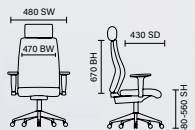

# Zico

RRP £282

- Soft bonded leather
- Chrome frame with matching 5 star base
- Stylish two piece seat and back design
- Knee tilt low impact ergo mechanism

Black bonded leather  
EX000100