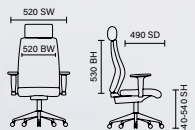

Revo White Shell Charcoal Mesh

RRP £423 Bespoke £466 Trumpet Base +£155

- Stylish elastomeric mesh provides ventilation
- A sophisticated contemporary designer chair
- Polished aluminium wheelbase or trumpet base option
- Anti shock synchronised mechanism with multi lock

Revo White Shell Mandarin Mesh

RRP £423 Bespoke £466 Trumpet Base +£155

- Stylish elastomeric mesh provides ventilation
- A sophisticated contemporary designer chair
- Polished aluminium wheelbase or trumpet base option
- Anti shock synchronised mechanism with multi lock