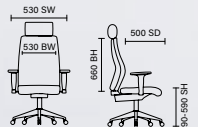

# Penza

RRP £211

- Modern and stylish design
- Comfortable deep cushioning
- Chrome armrests with cushioned arm pads
- Stock Leathers: Black, brown and cream

**NEW!**

Brown bonded leather  
EX000187

Cream bonded leather  
EX000186