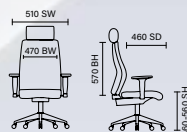

# Barcelona Plus Fabric

RRP £280

- Asynchronous seat and backrest angle adjustments
- Ratchet backrest height adjustment
- Seat slide depth adjustment
- Chrome wheelbase
- Height adjustable armrests
- Available in Black and blue fabrics as standard