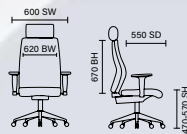

Houston Bespoke

Bespoke £480

- Anti shock fully synchronous tilting action
- Designed and engineered for 24 hour heavy duty use
- Extra large dimensions, deep upholstery