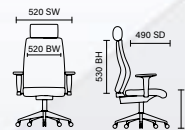

# Pioneer

RRP £440 With Headrest £475

- Stylish high back mesh and leather task chair
- Knee tilt smooth action synchro tilt with lock
- Width and height adjusting arms with sliding pads

Black leather  
OP000156