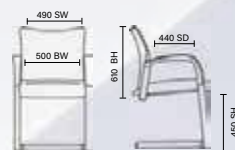

# Portland

RRP £165 Bespoke £183

- Back support
- Adjustable arms as standard
- Soft airmesh seat

Black mesh with height adjustable arms  
EX000136

Bespoke kingfisher  
fabric  
KCUP0471

Bespoke fabric sunset  
KCUP0469