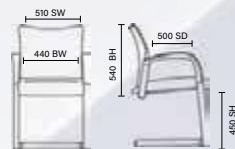

Enterprise

RRP £380

- Stylishly designed frame encompasses luxurious upholstered armrests
- High density, quality foam provides optimal comfort

Mirage Mesh

RRP £235

- Comfortable sprung mesh or bonded leather options
- Chrome cantilever frame

Mirage Leather

RRP £235

- Stitch detailed upholstery
- Optional adjustable headrest
- Padded armrests

Savoy

RRP £289

- Soft bonded leather
- One piece seat and backrest construction
- Deep padded seat cushion