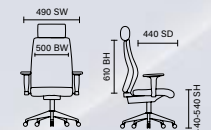

# Harley

RRP £141

- Large padded seat and back
- Tilt and lock mechanism
- Available in black or blue fabric leather

Blue fabric  
EX000036

Black fabric  
EX000034

See page 138 for Visitor