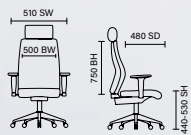

Chelsea

RRP £314

- Large seat with timeless, traditional styling
- Height adjustable headrest
- Reclining function with tilt tension
- Available in black or cream bonded leather

Mien

RRP £281

- Synchronised tilting mechanism, lockable in multiple positions
- Anti-shock reclining with weight tension adjustment
- Polished aluminium armrests and wheelbase
- Available in full black and black & minx

NEW!