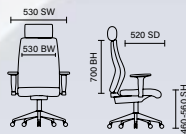

Moore

Fabric RRP £172   Leather RRP £182

- Two lever lock any position mechanism
- Soft enviro bonded leather
- Matching padded arms
- Available in black and blue fabric and black leather

See page 137 for Visitor

Moore Deluxe

RRP £214

- Extra deep arm pads
- Chrome armrest and base features
- Tilt and lock mechanism
- Available in black, brown or white leather

See page 137 for Visitor