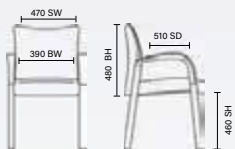

Enterprise

RRP £380

- Stylishly designed frame encompasses luxurious upholstered armrests
- High density, quality foam provides optimal comfort

Mirage Mesh

RRP £235

- Comfortable sprung mesh or bonded leather options
- Chrome cantilever frame

Mirage Leather

RRP £235

- Stitch detailed upholstery
- Optional adjustable headrest
- Padded armrests

Savoy

RRP £289

- Soft bonded leather
- One piece seat and backrest construction
- Deep padded seat cushion