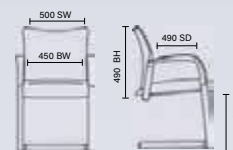

# Portland

RRP £165 Bespoke £183

- Back support
- Adjustable arms as standard
- Soft airmesh seat

Black mesh with height adjustable arms  
EX000136

Bespoke kingfisher  
fabric  
KCUP0471

Bespoke fabric sunset  
KCUP0469