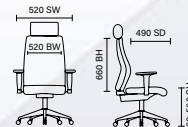

# Penza

RRP £211

- Modern and stylish design
- Comfortable deep cushioning
- Chrome armrests with cushioned arm pads
- Stock Leathers: Black, brown and cream

**NEW!**

Brown bonded leather  
EX000187

Cream bonded leather  
EX000186