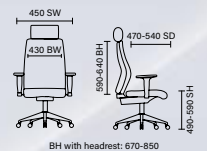

Bespoke kingfisher fabric with optional headrest  
KCUP0439

**5**Years  
Warranty

- Ergonomic gas height adjustment
- Unique saddle seat design
- High density seat cushion
- Self balancing weighted base provides stability
- Available in mustard, red and mandarin as standard or choice of bespoke fabrics.