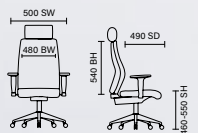

Relay Airmesh

RRP £184

- Soft mesh back rest with stylishly designed durable nylon outer
- Air-mesh, fabric or soft bonded leather seat options
- Silver accent styling
- Flip back boomerang arms

See page 139 for Visitor

Relay Leather

RRP £184

- Soft mesh back rest with stylishly designed durable nylon outer
- Air-mesh, fabric or soft bonded leather seat options
- Silver accent styling
- Flip back boomerang arms

See page 139 for Visitor