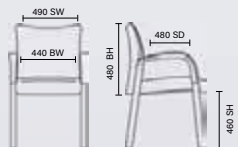

Portland Visitor

RRP £141 Bespoke £159

- Black seat as standard
- Extra strong chrome frame
- Feature upholstered arm pads

Chiro

RRP £220 Bespoke £249

- Polished Chrome frame
- Contoured foam
- Adjustable arms

Relay

RRP £172 Bespoke £191

- Black or silver soft mesh back
- Black airmesh or leather seat standard
- Bespoke seat available

Luna

RRP £109 Bespoke £138

- Black, blue, wine and charcoal fabric standard
- Waterfall seat front
- Satin black frame